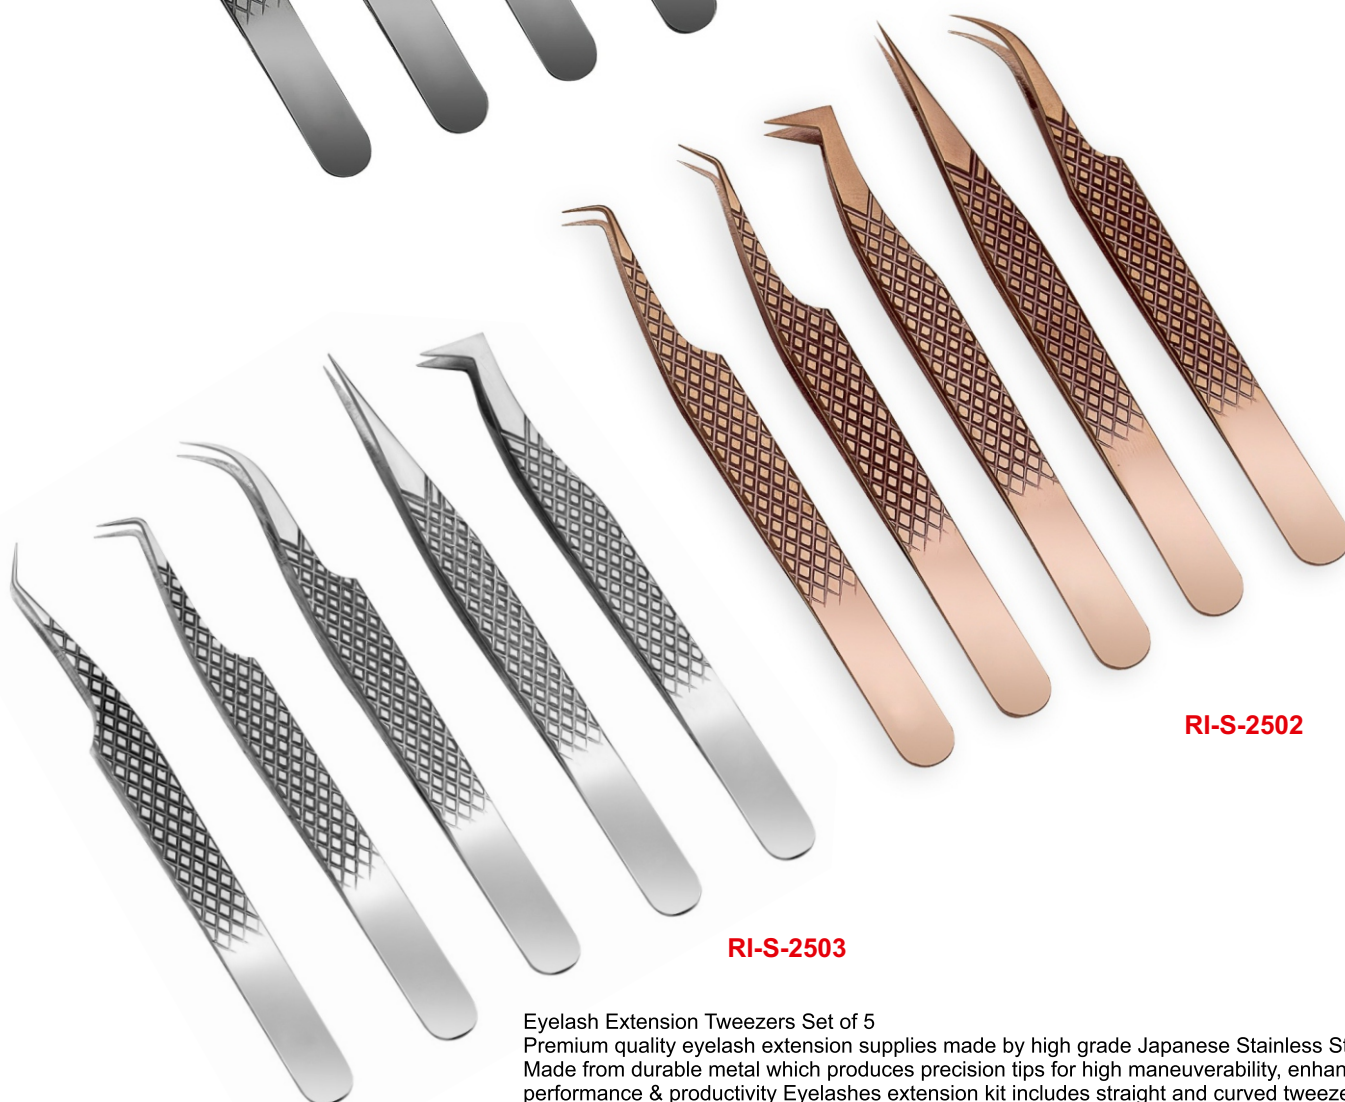

Eyelash Tweezers Set

Our Range of **Best Selling Products**

RI-S-2501

SIZE
COLOR
MATERIAL
MOQ

ON CUSTOMER DEMAND

RI-S-2502

RI-S-2503

Eyelash Extension Tweezers Set of 5
Premium quality eyelash extension supplies made by high grade Japanese Stainless Steel. Made from durable metal which produces precision tips for high maneuverability, enhanced performance & productivity. Eyelashes extension kit includes straight and curved tweezers, 45 degree & 90 degree angled tweezers & volume boot lash tweezers. Covered with protective caps. Lash Technician approved & recommended

Eyelash Tweezers Set

Our Range of **Best Selling Products**

SIZE
COLOR
MATERIAL
MOQ

ON CUSTOMER DEMAND

RI-S-2505

RI-S-2506

Eyelash Extension Tweezers Set of 5
Premium quality eyelash extension supplies made by high grade Japanese Stainless Steel. Made from durable metal which produces precision tips for high maneuverability, enhanced performance & productivity Eyelashes extension kit includes straight and curved tweezers, 45 degree & 90 degree angled tweezers & volume boot lash tweezers. Covered with protective caps. Lash Technician approved & recommended