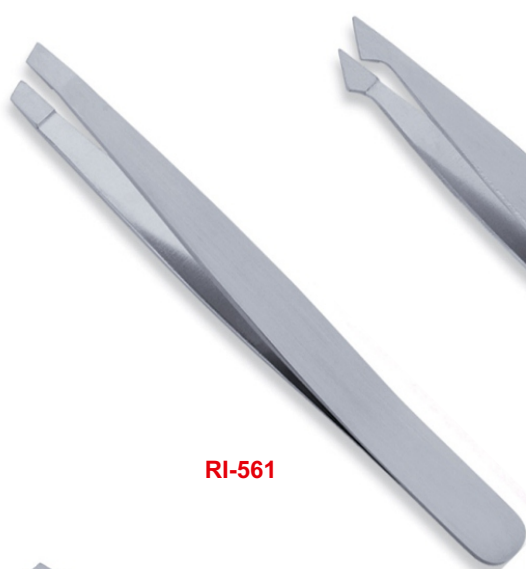

RI-540 / Straight
RI-541 / Slanted
8.5 cm

RI-542 / Pointed
8.5 cm

RI-543 / Straight
RI-544 / Slanted
9 cm

RI-545 / Straight
RI-546 / Slanted
9 cm

RI-547 / Straight
RI-548 / Slanted
10 cm

RI-551 Straight / Pointed
RI-552 Straight / Slanted
RI-553 Slanted / Pointed
10.5 cm

RI-549 / Pointed
7 cm

RI-554 / Slanted
Multi Color
9.5 cm

Professional Tweezers

Our Range of **Best Selling Products**

SIZE
COLOR
MATERIAL
MOQ

ON CUSTOMER DEMAND

RI-561

RI-562