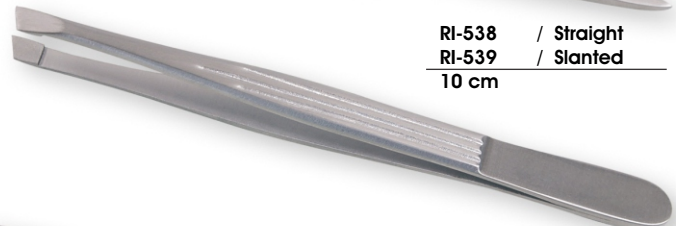

EyeBrow Tweezers

Our Range of **Best Selling Products**

RI-525 / Straight
RI-526 / Slanted
WishBone Style 10 cm
Patent Design No.12252

RI-528 / Pointed
9.5 cm

RI-527 / Pointed
WishBone Style 10 cm
Patent Design No.12253

ON CUSTOMER DEMAND

EyeBrow Tweezers

Our Range of **Best Selling Products**

**SIZE
COLOR
MATERIAL
MOQ**

ON CUSTOMER DEMAND

RI-550 / Straight
Seven Hole Tweezer
9.5 cm

RI-538 / Straight
RI-539 / Slanted
10 cm

RI-540 / Straight
RI-541 / Slanted
8.5 cm

RI-542 / Pointed
8.5 cm

RI-543 / Straight
RI-544 / Slanted
9 cm

RI-545 / Straight
RI-546 / Slanted
9 cm

RI-547 / Straight
RI-548 / Slanted
10 cm

RI-551 Straight / Pointed
RI-552 Straight / Slanted
RI-553 Slanted / Pointed
10.5 cm