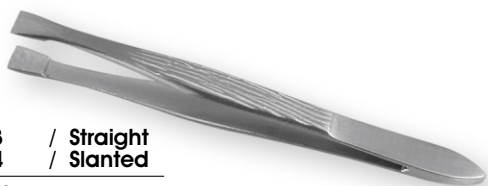

RI-473 / Slanted
RI-474 / Straight
9.5 cm

RI-477 / Straight
RI-478 / Slanted
Colored
9.5 cm

RI-480-A / Straight
RI-481-B / Slanted
Colored
9 cm

RI-483-A / Straight
RI-484-B / Slanted
Double Colored
9.5 cm

RI-487 / Straight
RI-488 / Slanted
Colored
7.5 cm

RI-491 / Straight
7.5 cm

EyeBrow Tweezers

Our Range of **Best Selling Products**

SIZE
COLOR
MATERIAL
MOQ

ON CUSTOMER DEMAND

RI-492 / Slanted
Automatic Tweezers
Plastic Handle
10 cm

RI-493 / Straight
RI-494 / Slanted
7.5 cm

RI-495 / Slanted
Automatic Tweezers
10.5 cm

RI-496 / Straight
RI-497 / Slanted
8.5 cm

RI-498-B / Slanted
Automatic Tweezers
Plastic Handle
10 cm

RI-499 / Straight
RI-500 / Slanted
9 cm