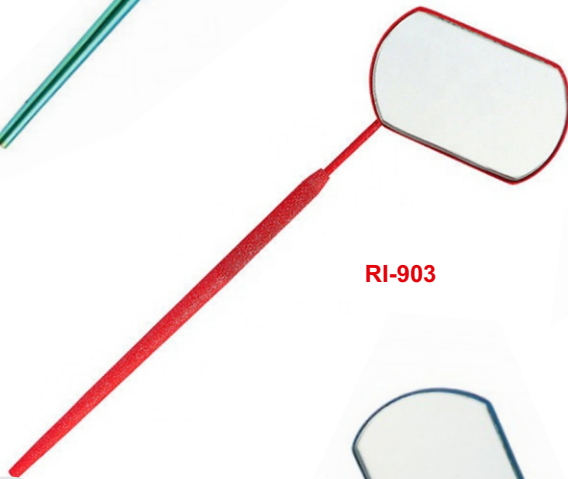

SIZE
COLOR
MATERIAL
MOQ

ON CUSTOMER DEMAND

RI-711

Eyelash Curler

Our Range of **Best Selling Products**

RI-801

RI-802

Rubberized Grip: This eyelash curler was designed with your comfort in mind. Curling: Long-looking curled lashes don't have to be a pain. Curl your lashes quickly and with minimal effort.

This reliable eyelash curler provides lash perfection in a single step Universal Fit:

RI-803

RI-804

RI-805

SIZE
COLOR
MATERIAL
MOQ

ON CUSTOMER DEMAND

RI-806

Mirror Large Handles

Our Range of **Best Selling Products**

SIZE
COLOR
MATERIAL
MOQ

ON CUSTOMER DEMAND

RI-901

RI-902

RI-903

RI-907

RI-904

RI-905

RI-906

Description:

LARGE SQUARE: Large square mirror allow you the whole view of the lash line for eyelash extensions
Material: Stainless Steel

Mirror Large Handles

Our Range of **Best Selling Products**