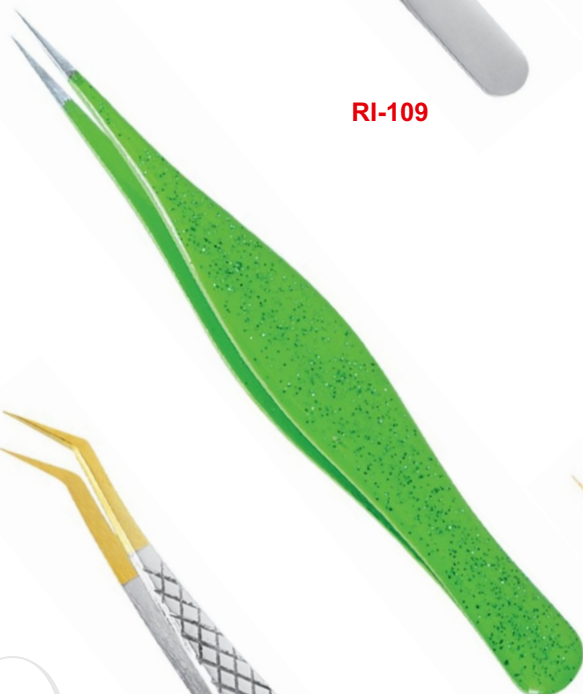

RI-105

RI-106

RI-107

Description:

Eyelash Extension Tweezers are made up of 100% Surgical grade stainless steel to assure Durability and can be sterilized without rusting.

Eyelash Tweezers

Our Range of **Best Selling Products**

RI-109

RI-110

RI-111

RI-112

RI-115

RI-116

RI-113

RI-114