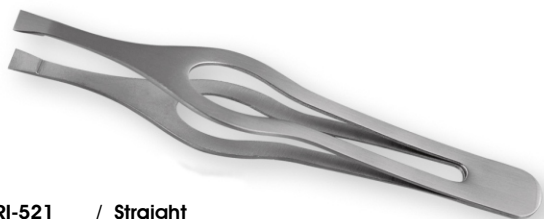

RI-502 / Pointed
RI-503 / Straight
RI-504 / Slanted
Tweezers with Magnifier
9.5 cm

RI-501 / Pointed
9 cm

EyeBrow Tweezers

Our Range of Best Selling Products

SIZE
COLOR
MATERIAL
MOQ

ON CUSTOMER DEMAND

RI-505 / Straight
RI-506 / Slanted
7.25 cm

RI-508 / Slanted
8.75 cm

RI-510 / Slanted
Colored
8.75 cm

RI-512 / Straight
RI-513 / Slanted
9.5 cm

RI-515 / Straight
8.5 cm

RI-518 / Pointed
9 cm

RI-521 / Straight
RI-522 / Slanted
9.5 cm

RI-507 / Slanted
9 cm

RI-509 / Slanted
9 cm

RI-511 / Pointed
10 cm

RI-514 / Pointed
Colored
10 cm

RI-516 / Straight
RI-517 / Slanted
9 cm

RI-519 / Straight
RI-520 / Slanted
Colored
9 cm

RI-523 / Straight
RI-524 / Slanted
Colored
7.25 cm

EyeBrow Tweezers

Our Range of **Best Selling Products**

RI-525 / Straight
RI-526 / Slanted
WishBone Style 10 cm
Patent Design No.12252

RI-528 / Pointed
9.5 cm

RI-527 / Pointed
WishBone Style 10 cm
Patent Design No.12253