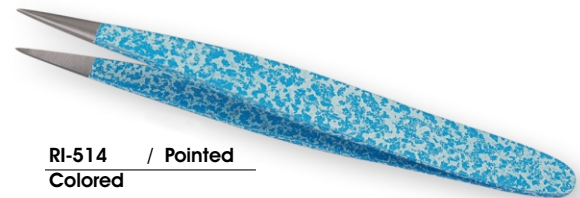

RI-502 / Pointed
RI-503 / Straight
RI-504 / Slanted
Tweezers with Magnifier
9.5 cm

RI-501 / Pointed
9 cm

EyeBrow Tweezers

Our Range of Best Selling Products

SIZE
COLOR
MATERIAL
MOQ

ON CUSTOMER DEMAND

RI-505 / Straight
RI-506 / Slanted
7.25 cm

RI-508 / Slanted
8.75 cm

RI-510 / Slanted
Colored
8.75 cm

RI-512 / Straight
RI-513 / Slanted
9.5 cm

RI-515 / Straight
8.5 cm

RI-518 / Pointed
9 cm

RI-521 / Straight
RI-522 / Slanted
9.5 cm

RI-507 / Slanted
9 cm

RI-509 / Slanted
9 cm

RI-511 / Pointed
10 cm

RI-514 / Pointed
Colored
10 cm

RI-516 / Straight
RI-517 / Slanted
9 cm

RI-519 / Straight
RI-520 / Slanted
Colored
9 cm

RI-523 / Straight
RI-524 / Slanted
Colored
7.25 cm