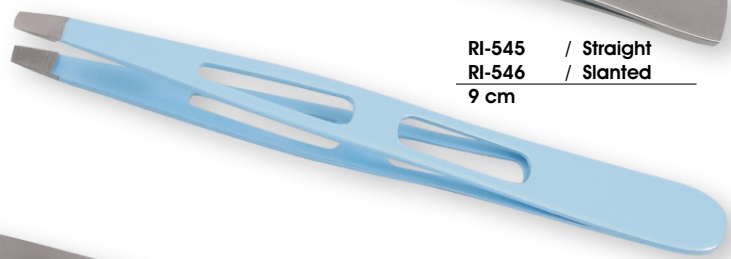

ON CUSTOMER DEMAND

EyeBrow Tweezers

Our Range of **Best Selling Products**

**SIZE
COLOR
MATERIAL
MOQ**

ON CUSTOMER DEMAND

RI-550 / Straight
Seven Hole Tweezer
9.5 cm

RI-538 / Straight
RI-539 / Slanted
10 cm

RI-540 / Straight
RI-541 / Slanted
8.5 cm

RI-542 / Pointed
8.5 cm

RI-543 / Straight
RI-544 / Slanted
9 cm

RI-545 / Straight
RI-546 / Slanted
9 cm

RI-547 / Straight
RI-548 / Slanted
10 cm

RI-551 Straight / Pointed
RI-552 Straight / Slanted
RI-553 Slanted / Pointed
10.5 cm