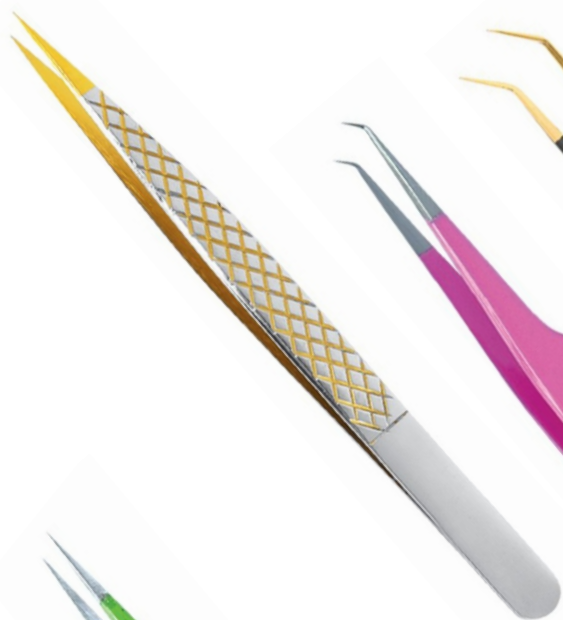

RI-105

RI-106

RI-107

Description:

Eyelash Extension Tweezers are made up of 100% Surgical grade stainless steel to assure Durability and can be sterilized without rusting.

Eyelash Tweezers

Our Range of **Best Selling Products**