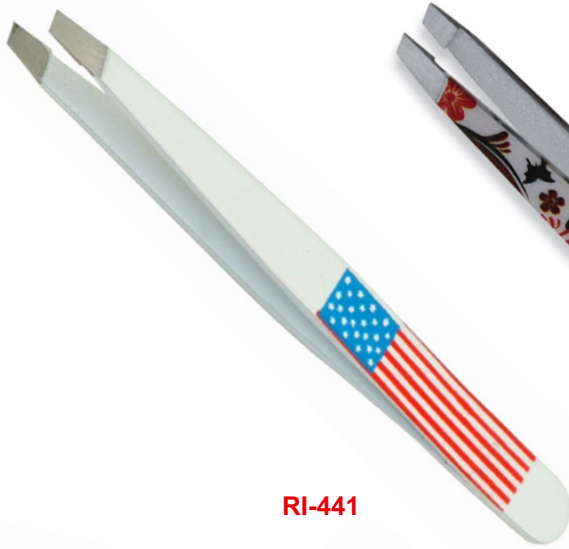

EyeBrow Tweezers

Our Range of **Best Selling Products**

SIZE
COLOR
MATERIAL
MOQ

ON CUSTOMER DEMAND