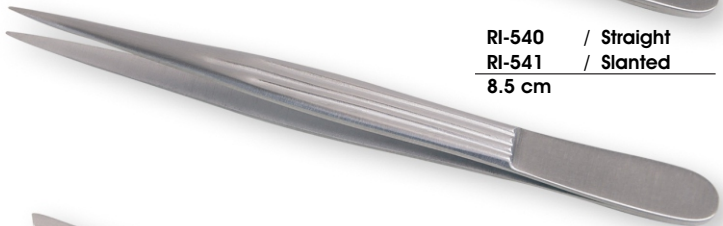

EyeBrow Tweezers

Our Range of **Best Selling Products**

RI-525 / Straight
RI-526 / Slanted
WishBone Style 10 cm
Patent Design No.12252

RI-528 / Pointed
9.5 cm

RI-527 / Pointed
WishBone Style 10 cm
Patent Design No.12253

ON CUSTOMER DEMAND

EyeBrow Tweezers

Our Range of **Best Selling Products**

**SIZE
COLOR
MATERIAL
MOQ**

ON CUSTOMER DEMAND

RI-550 / Straight
Seven Hole Tweezer
9.5 cm

RI-538 / Straight
RI-539 / Slanted
10 cm

RI-540 / Straight
RI-541 / Slanted
8.5 cm

RI-542 / Pointed
8.5 cm

RI-543 / Straight
RI-544 / Slanted
9 cm

RI-545 / Straight
RI-546 / Slanted
9 cm

RI-547 / Straight
RI-548 / Slanted
10 cm

RI-551 Straight / Pointed
RI-552 Straight / Slanted
RI-553 Slanted / Pointed
10.5 cm