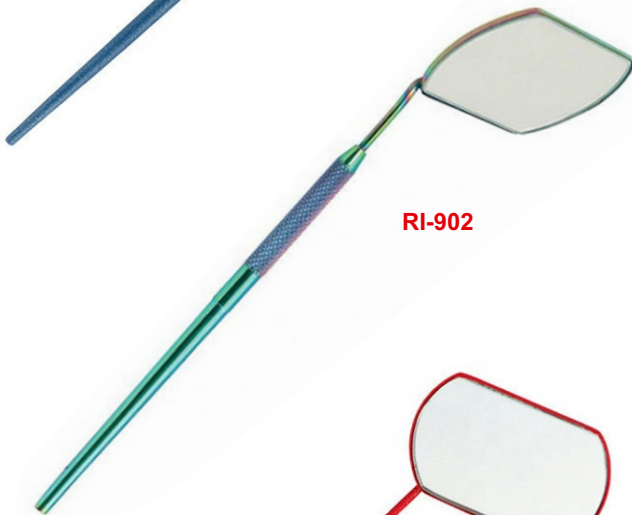

Mirror Large Handles

Our Range of **Best Selling Products**

SIZE
COLOR
MATERIAL
MOQ

ON CUSTOMER DEMAND

RI-901

Description:

LARGE SQUARE: Large square mirror allow you the whole view of the lash line for eyelash extensions
Material: Stainless Steel