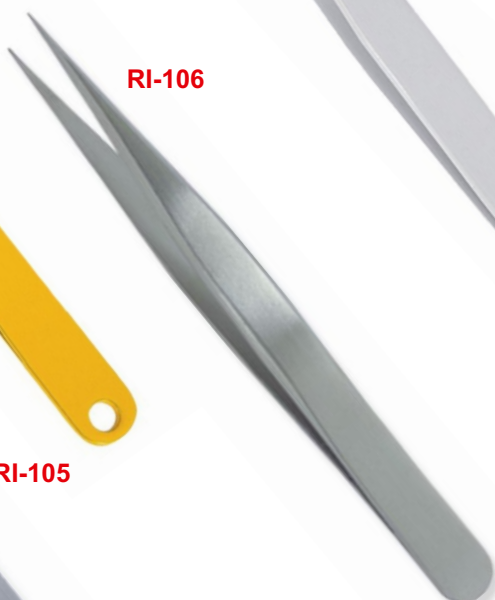

RI-105

RI-106

RI-107

Description:

Eyelash Extension Tweezers are made up of 100% Surgical grade stainless steel to assure Durability and can be sterilized without rusting.

Eyelash Tweezers

Our Range of **Best Selling Products**