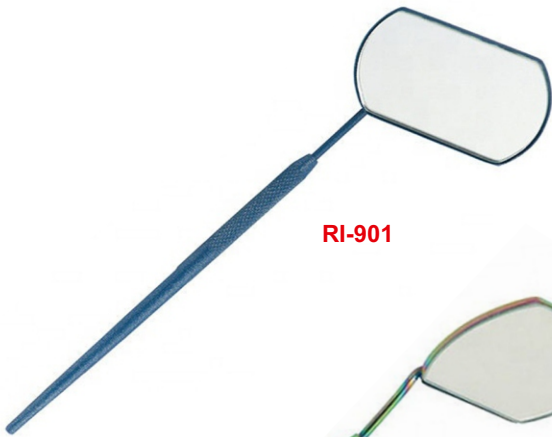

RI-902

Mirror Large Handles

Our Range of **Best Selling Products**

SIZE
COLOR
MATERIAL
MOQ

ON CUSTOMER DEMAND