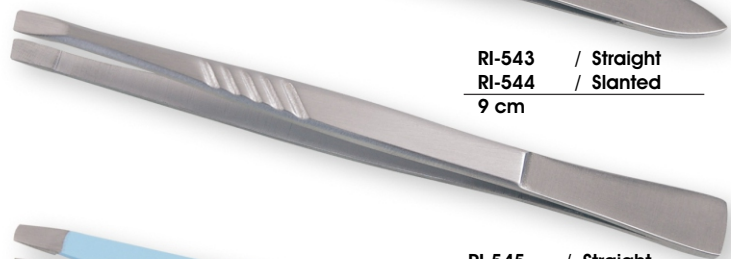

EyeBrow Tweezers

Our Range of **Best Selling Products**

RI-525 / Straight
RI-526 / Slanted
WishBone Style 10 cm
Patent Design No.12252

RI-528 / Pointed
9.5 cm

RI-527 / Pointed
WishBone Style 10 cm
Patent Design No.12253

ON CUSTOMER DEMAND

EyeBrow Tweezers

Our Range of **Best Selling Products**

**SIZE
COLOR
MATERIAL
MOQ**

ON CUSTOMER DEMAND

RI-550 / Straight
Seven Hole Tweezer
9.5 cm

RI-538 / Straight
RI-539 / Slanted
10 cm

RI-540 / Straight
RI-541 / Slanted
8.5 cm

RI-542 / Pointed
8.5 cm

RI-543 / Straight
RI-544 / Slanted
9 cm

RI-545 / Straight
RI-546 / Slanted
9 cm

RI-547 / Straight
RI-548 / Slanted
10 cm

RI-551 Straight / Pointed
RI-552 Straight / Slanted
RI-553 Slanted / Pointed
10.5 cm