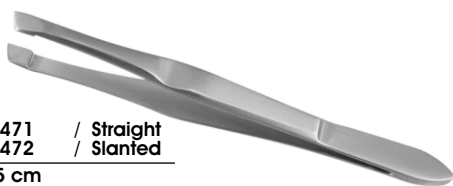

RI-446

RI-447

RI-447

RI-448

Description:

EyeBrow Color Tweezers
made of High Grade Stainless Steel.

EyeBrow Tweezers

Our Range of **Best Selling Products**

SIZE
COLOR
MATERIAL
MOQ

ON CUSTOMER DEMAND

Description:

EyeBrow Color Tweezers
made of High Grade Stainless Steel.

EyeBrow Tweezers

Our Range of **Best Selling Products**

**SIZE
COLOR
MATERIAL
MOQ**

ON CUSTOMER DEMAND

RI-471 / Straight
RI-472 / Slanted
8.5 cm

RI-475 / Straight
RI-476 / Slanted
8.5 cm

RI-479 / Straight
12 cm

RI-482 / Slanted
Colored
12 cm

RI-485 / Straight
RI-486 / Slanted
10.5 cm

RI-489 / Straight
RI-490 / Slanted
Colored
10.5 cm