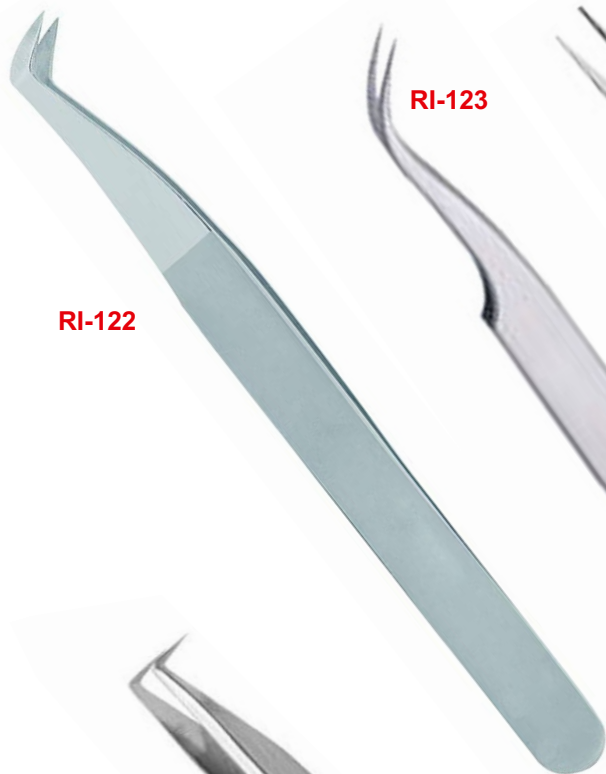

RI-123

Eyelash Tweezers

Our Range of **Best Selling Products**

RI-122