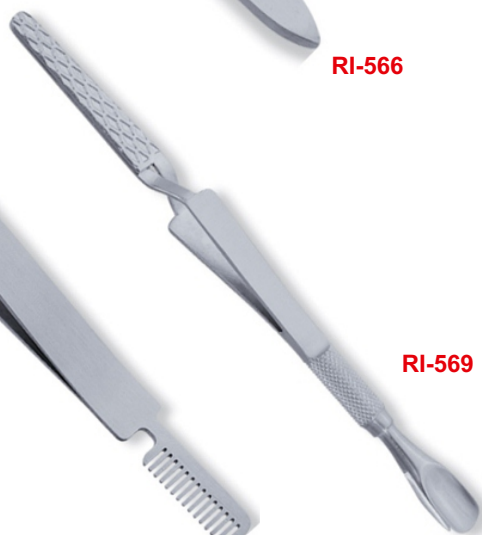

RI-563

RI-564

RI-565

RI-566

RI-567

RI-568

RI-569

Description:

Soft Touch Coated Tweezers
for ease of Grip Classic Slant
Tweezers for Eyebrow Shaping

Professional Tweezers

Our Range of **Best Selling Products**

SIZE
COLOR
MATERIAL
MOQ

ON CUSTOMER DEMAND

RI-570

RI-572

RI-571