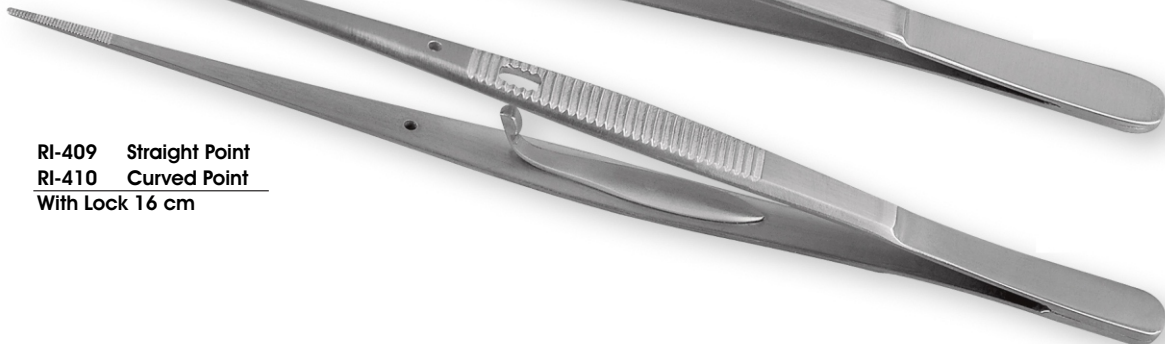

RI-140

RI-141

Pro Lash Line, Eyelash tweezers, are part of our lightweight, "slim line" collection tweezers. 14 cm in length for extreme comfort and have a 45° angle at the tip which is 5mm in length.

Multi Purpose / Nail Artist Tweezers

Our Range of Best Selling Products

SIZE
COLOR
MATERIAL
MOQ
ON CUSTOMER DEMAND

RI-201 / Pointed
12 cm

RI-202 / Pointed
12 cm

RI-203 / Pointed
11.50 cm

RI-204 / Pointed
11 cm

RI-205 / Pointed
11.5 cm

RI-206 / Pointed
9.5 cm

RI-207 Straight Point
RI-208 Curved Point
With Pin 16 cm

RI-409 Straight Point
RI-410 Curved Point
With Lock 16 cm

EyeBrow Tweezers

Our Range of Best Selling Products

SIZE
COLOR
MATERIAL
MOQ

ON CUSTOMER DEMAND