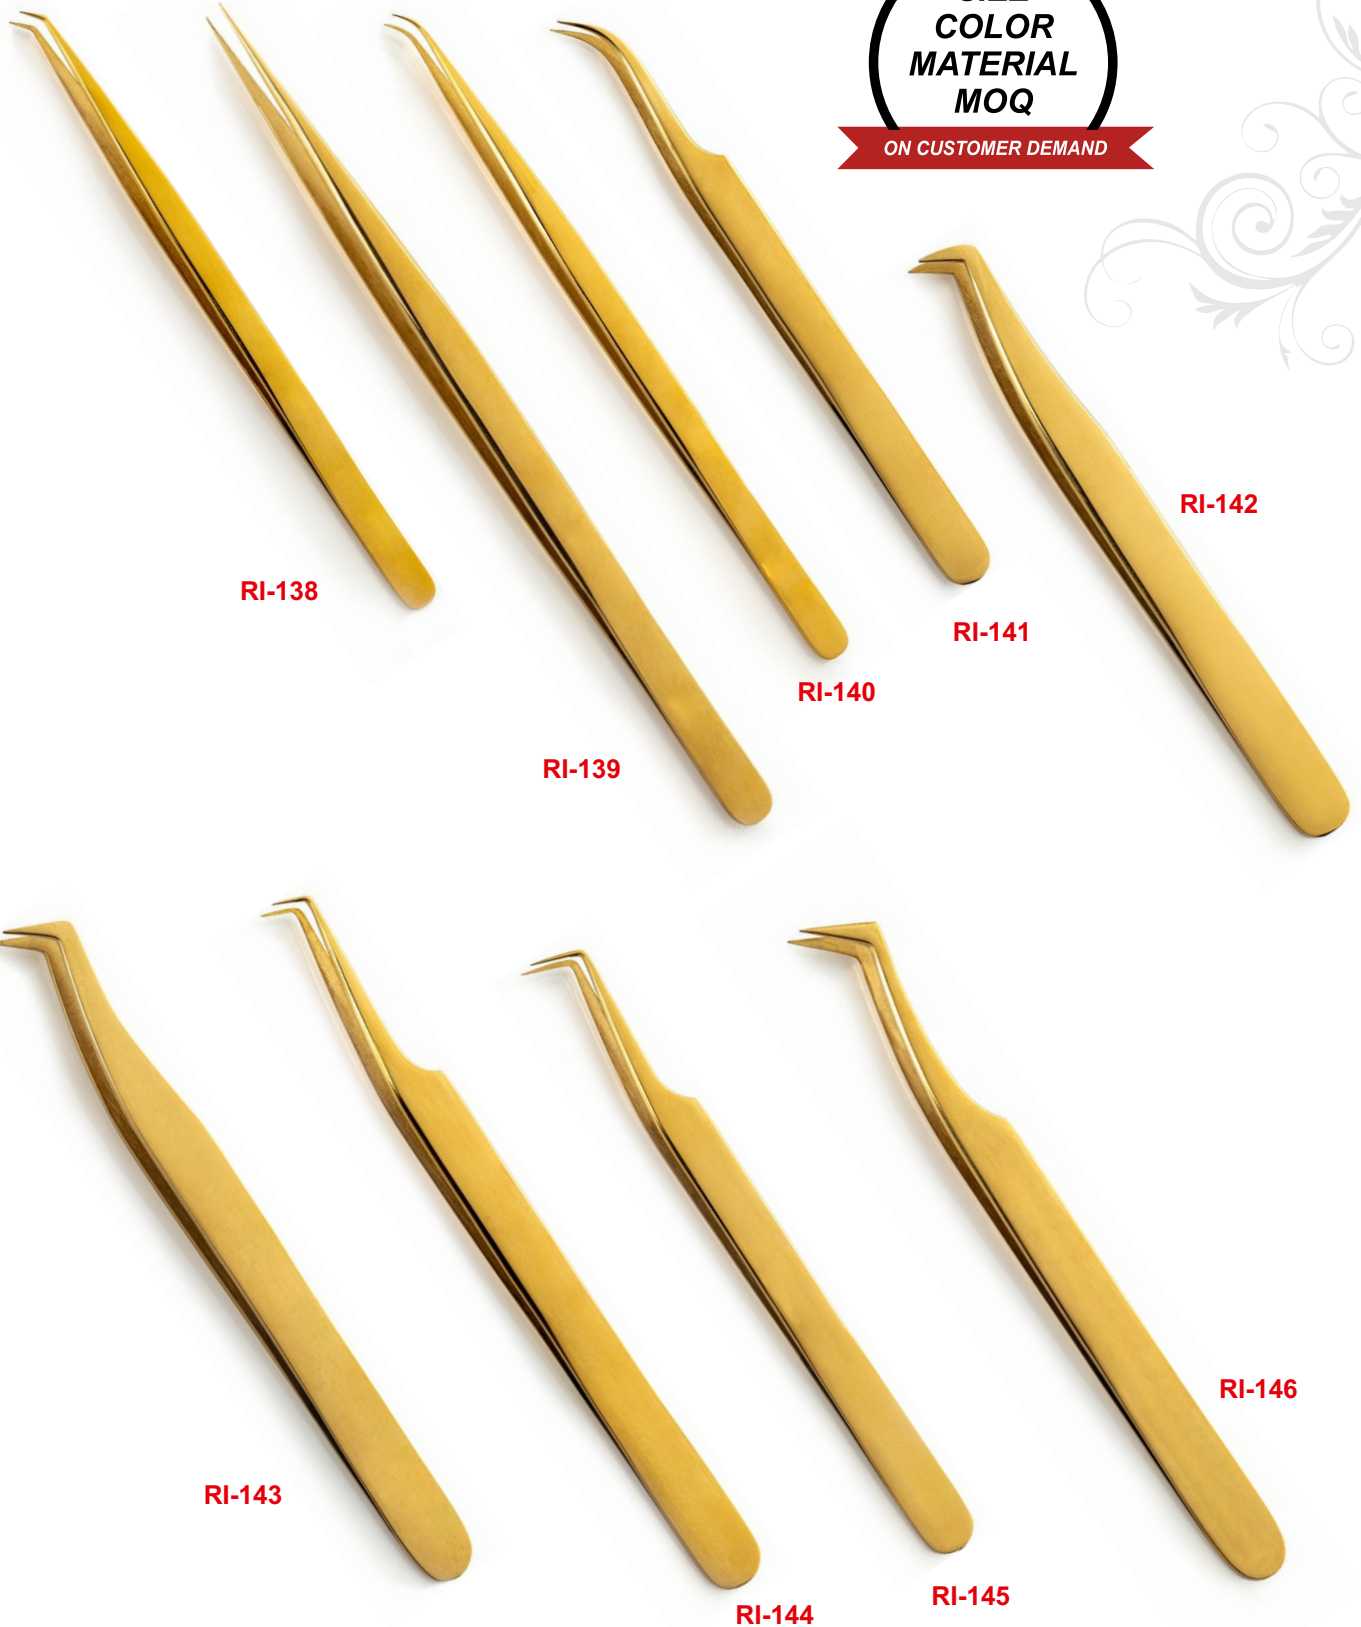

Our Range of **Best Selling Products**

Pro Lash Line, Eyelash tweezers, are part of our lightweight, "slim line" collection tweezers. 14 cm in length for extreme comfort and have a 45° angle at the tip which is 5mm in length.

SIZE
COLOR
MATERIAL
MOQ

ON CUSTOMER DEMAND

Eyelash Tweezers Set

Our Range of **Best Selling Products**

SIZE
COLOR
MATERIAL
MOQ

ON CUSTOMER DEMAND

Pro Lash Line, Eyelash tweezers, are part of our lightweight, "slim line collection tweezers. 14 cm in length for extreme comfort and have a 45° angle at the tip which is 5mm in length.

Eyelash Tweezers

Our Range of **Best Selling Products**

SIZE
COLOR
MATERIAL
MOQ

ON CUSTOMER DEMAND

RI-101

RI-102

RI-103

RI-104