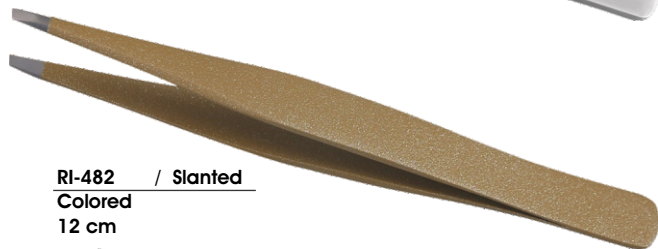

RI-471 / Straight
RI-472 / Slanted
8.5 cm

RI-475 / Straight
RI-476 / Slanted
8.5 cm

RI-479 / Straight
12 cm

RI-482 / Slanted
Colored
12 cm

RI-485 / Straight
RI-486 / Slanted
10.5 cm

RI-489 / Straight
RI-490 / Slanted
Colored
10.5 cm

RI-473 / Slanted
RI-474 / Straight
9.5 cm

RI-477 / Straight
RI-478 / Slanted
Colored
9.5 cm

RI-480-A / Straight
RI-481-B / Slanted
Colored
9 cm

RI-483-A / Straight
RI-484-B / Slanted
Double Colored
9.5 cm

RI-487 / Straight
RI-488 / Slanted
Colored
7.5 cm

RI-491 / Straight
7.5 cm

EyeBrow Tweezers

Our Range of **Best Selling Products**

SIZE
COLOR
MATERIAL
MOQ

ON CUSTOMER DEMAND

RI-492 / Slanted
Automatic Tweezers
Plastic Handle
10 cm