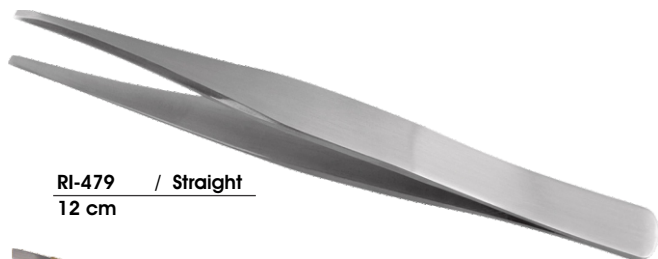

SIZE
COLOR
MATERIAL
MOQ

ON CUSTOMER DEMAND

Description:

EyeBrow Color Tweezers
made of High Grade Stainless Steel.

EyeBrow Tweezers

Our Range of **Best Selling Products**

**SIZE
COLOR
MATERIAL
MOQ**

ON CUSTOMER DEMAND

RI-471 / Straight
RI-472 / Slanted
8.5 cm

RI-475 / Straight
RI-476 / Slanted
8.5 cm

RI-479 / Straight
12 cm

RI-482 / Slanted
Colored
12 cm

RI-485 / Straight
RI-486 / Slanted
10.5 cm

RI-489 / Straight
RI-490 / Slanted
Colored
10.5 cm