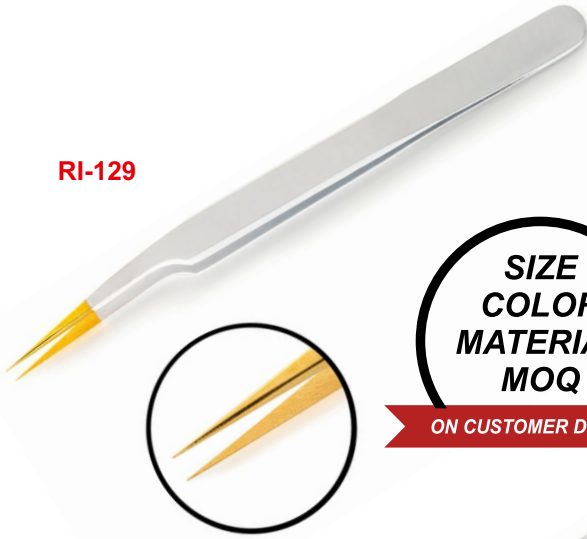

Eyelash Tweezers Set

Our Range of **Best Selling Products**

RI-129